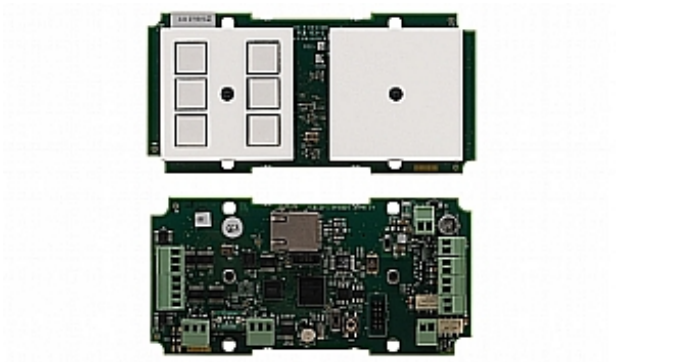

RC-76M

6-Button Room Controller for EU Wall Boxes

The RC-76M is a six-button configurable room controller for multimedia rooms. It controls audio components, video components and other room facilities such as lights and screens. It is compatible with Merten System M.

FEATURES

- 6 Configurable Buttons - RGB backlit, front panel buttons, configured using the K-Config configuration software.
- 1 GPI/O Port - Can be configured by K-Config as a digital input, digital output or analog input for interfacing with a variety of devices such as sensors, switches, LEDs, or relays.
- 2 Bidirectional RS-232 Ports - Control AV equipment such as projectors, LCD and PDP displays, power amplifiers, switchers and scalers.
- 2 Relay Contact Closure Ports - Control other room items related to the AV system, such as, raising and lowering drapes, a screen or a projector.
- 2 IR Control Ports - With an IR learning receiver behind the front plate that learns commands from any IR remote.
- 1 RS-485 Port.
- Kramer Site-CTRL Compatibility - For network remote control and management over the Ethernet port.
- K-NET™ Control Channel - Connects compatible user interfaces, supply power and control data over a single cable.
- Flexible Control - Via Ethernet and K-NET.
- Note - Merten compatible.